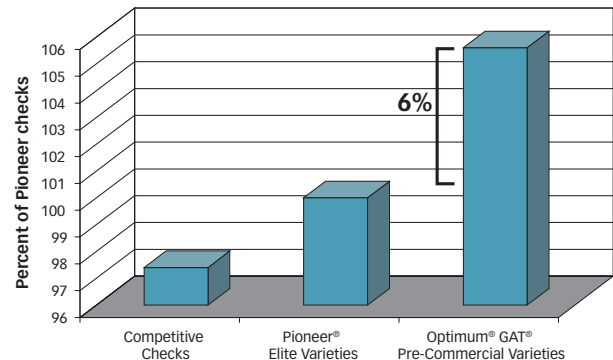

■ Noticeably cleaner fields through harvest

- Studies demonstrate that **DuPont™ Diligent™ herbicide** is expected to deliver powerful answers to
  - Manage tough weeds
  - Enable multiple modes of action for “built-in” resistance management
  - Provide contact plus residual
- Studies demonstrate that **DuPont™ Traverse™ and Freestyle™ herbicides** are expected to deliver flexible solutions to
  - Expand application timing
  - Maximize crop rotation flexibility
  - Deliver uncompromised crop safety

How it works

The Optimum GAT trait was developed by Pioneer Hi-Bred through proprietary, cutting-edge, gene-shuffling technology. This trait metabolizes glyphosate so it is not harmful to plants and also prevents ALS herbicides from binding.

Multi-year, multi-location testing confirms that the combination of the AYT system, the Optimum GAT trait and our elite Pioneer soybean genetics will deliver solid yield results and enable the use of herbicides with multiple modes of action.

Accelerated Yield Technology (AYT™) system

Pioneer researchers have developed an exciting system called Accelerated Yield Technology (AYT™ system) to further enhance the performance potential of new Pioneer brand soybean varieties.

Optimum® GAT® Soybeans Outyield Elite Varieties by an Average of Nearly 6%

Source: Comparison data from 2008 research trials.

(Below) Pioneer® brand soybean varieties with the Optimum® GAT® trait treated with a unique DuPont Crop Protection preemergence followed by postemergence herbicide.