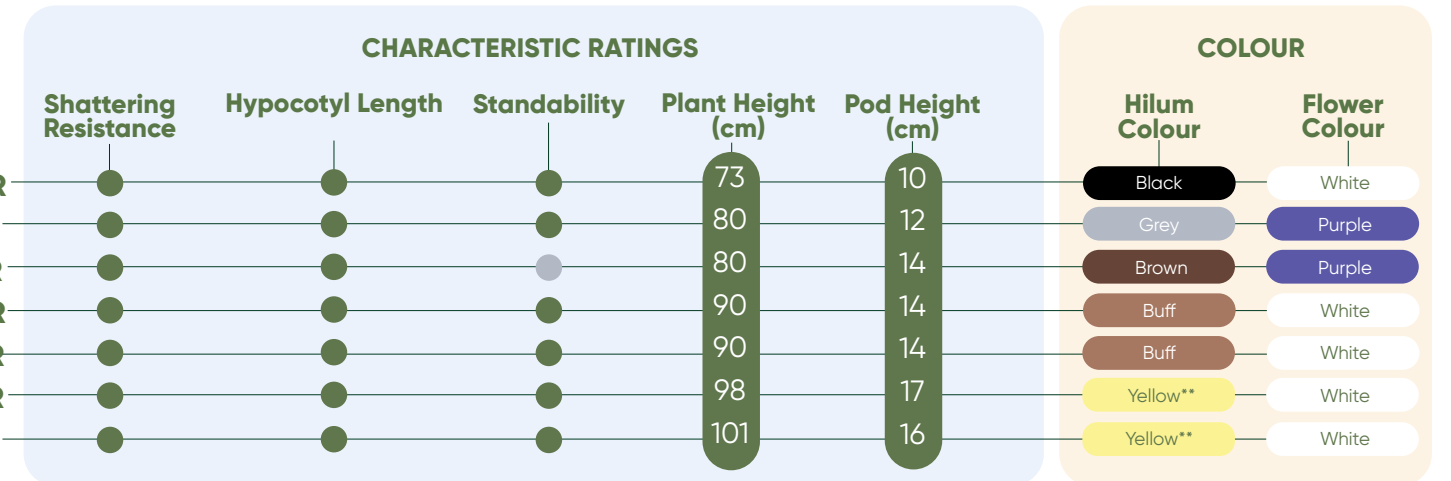

# SOYBEANS

SEED INFORMATION							
PRODUCTS	Technology	VRV	Irrigation	Dry Land	Relative Days to 50% Flower	Relative Days to Harvest Ready	Habit of Growth
P48T48R	Glyphosate tolerant	4.8	Yes	Yes	42-63	111-138	Indeterminate
P51T42R	Glyphosate tolerant	5.1	Yes	Yes	50-70	134-170	Indeterminate
P52T52R	Glyphosate tolerant	5.2	Yes	Yes	51-74	134-170	Indeterminate
P55T86R	Glyphosate tolerant	5.5	Yes	Yes	54-76	141-170	Indeterminate
P59T03R	Glyphosate tolerant	5.9	Yes	Yes	52-81	138-172	Indeterminate
P64T39R	Glyphosate tolerant	6.4	Yes	Yes	50-72	132-154	Indeterminate
P71T74R	Glyphosate tolerant	7.1	Yes	Yes	55-95	138-190	Indeterminate

● SINGLE SEASON

● GOOD ● AVERAGE ● WEAK

\*\* Disclaimer: The expression of yellow hilum colour can vary from colourless to light brown depending on the influence of production environment.

**All Soybeans Are Compatible With The Following Rhizobia Strain Groups:**